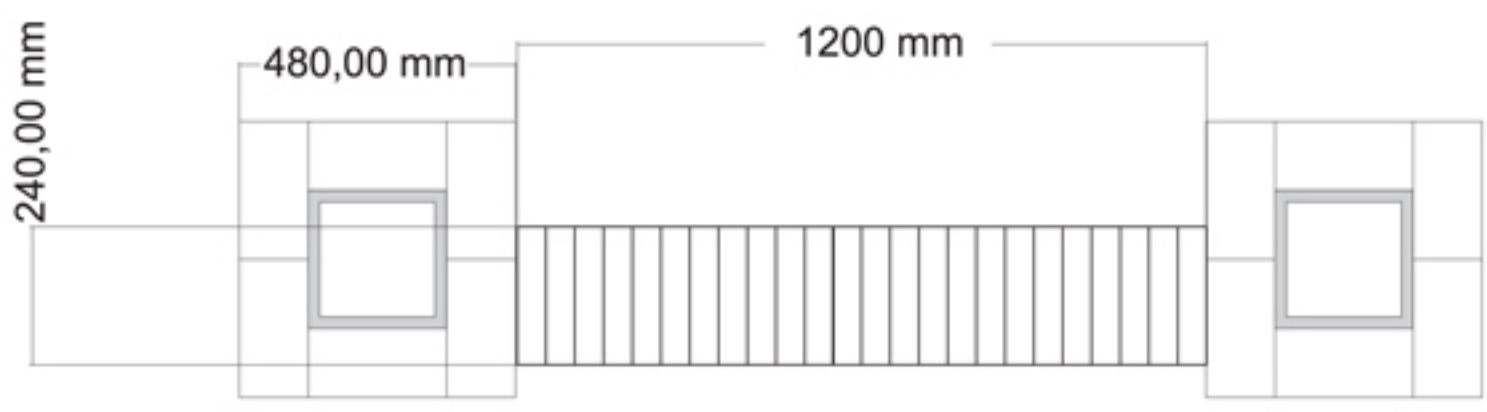

kerítéselem