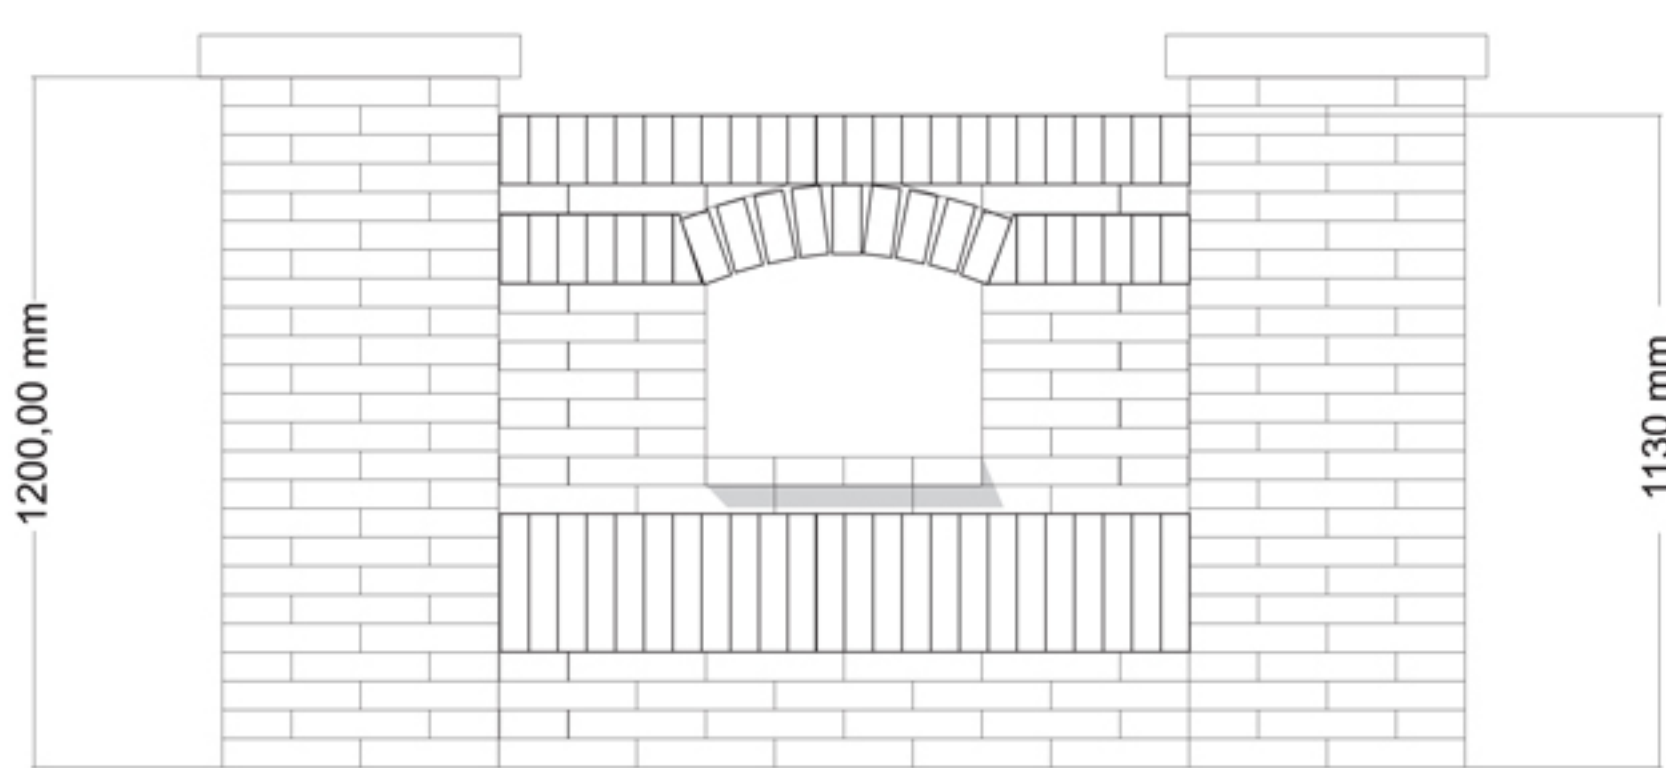

A wooden pergola structure with a brick base and a sign. The sign is white with a logo consisting of a yellow triangle, a red square, and a red circle. The text on the sign is in Hungarian. The pergola is situated on a brick-paved area with a grassy field and trees in the background. A white car is parked in the distance.

CONSTRUMA
ÚJDONSÁGDÍJ
- 2010 -

pergola

CONSTRUMA

ÚJDONSÁGDÍJ

- 2010 -

kerítéselem

kút

kerti kapu