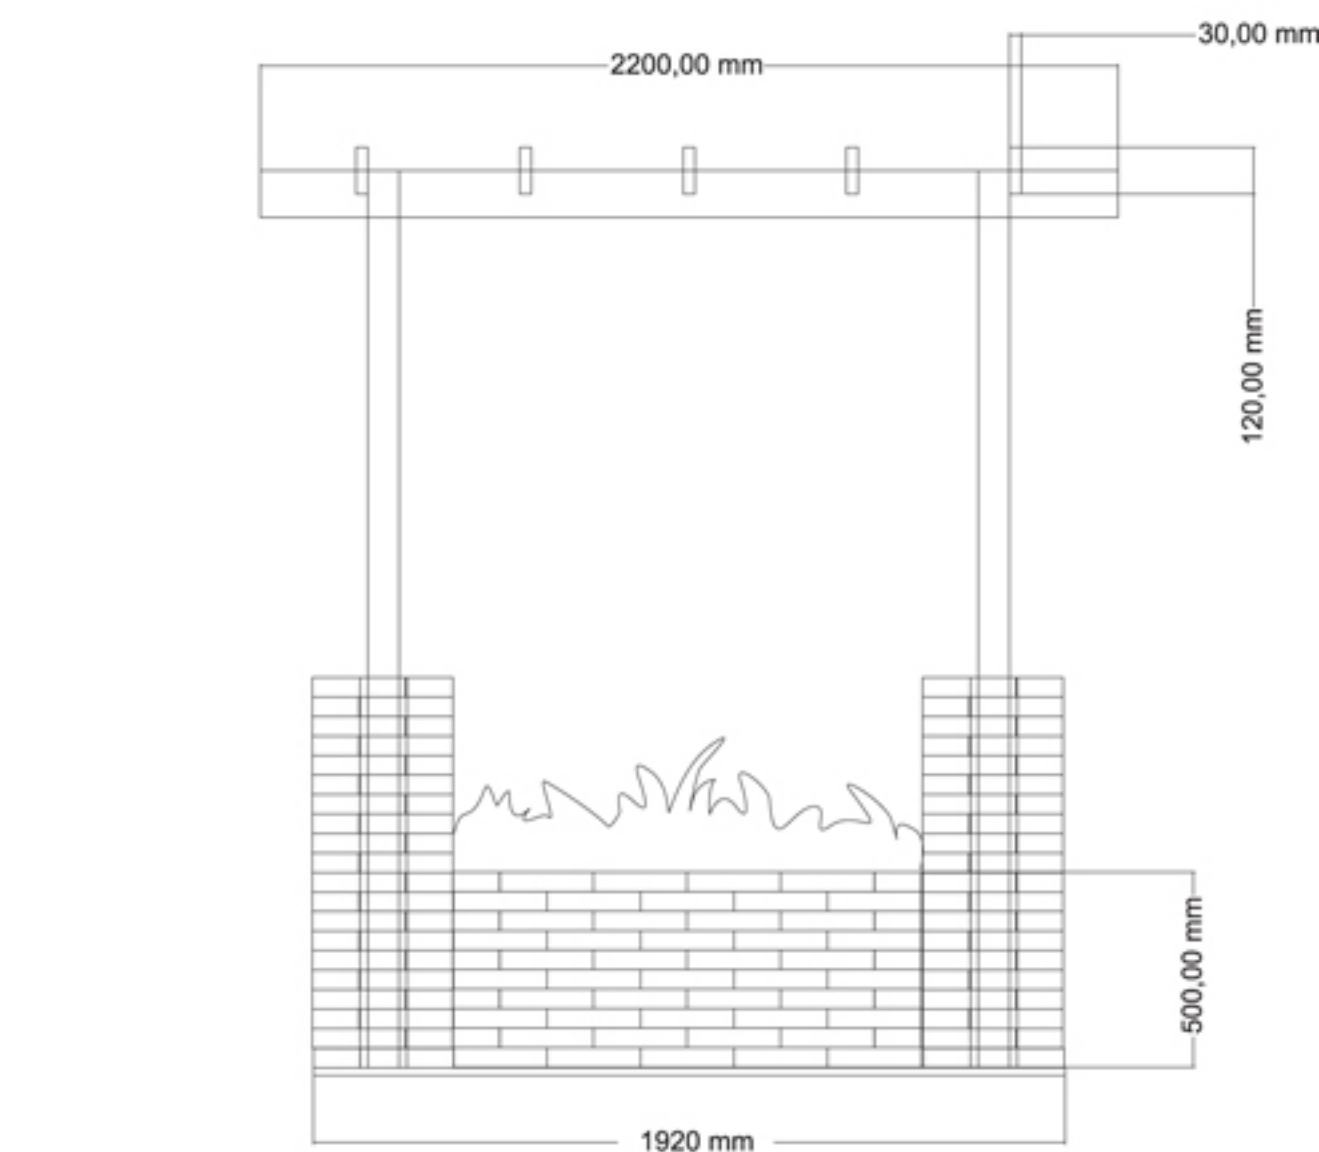

A wooden pergola structure with a brick base and a sign. The sign is white with a logo consisting of a yellow triangle, a red square, and a red circle. The text on the sign is in Hungarian. The pergola is situated on a brick-paved area with a grassy field and trees in the background. A white car is parked in the distance.

CONSTRUMA
ÚJDONSÁGDÍJ
- 2010 -

pergola

CONSTRUMA

ÚJDONSÁGDÍJ

- 2010 -

kerítéselem

kút

kerti kapu